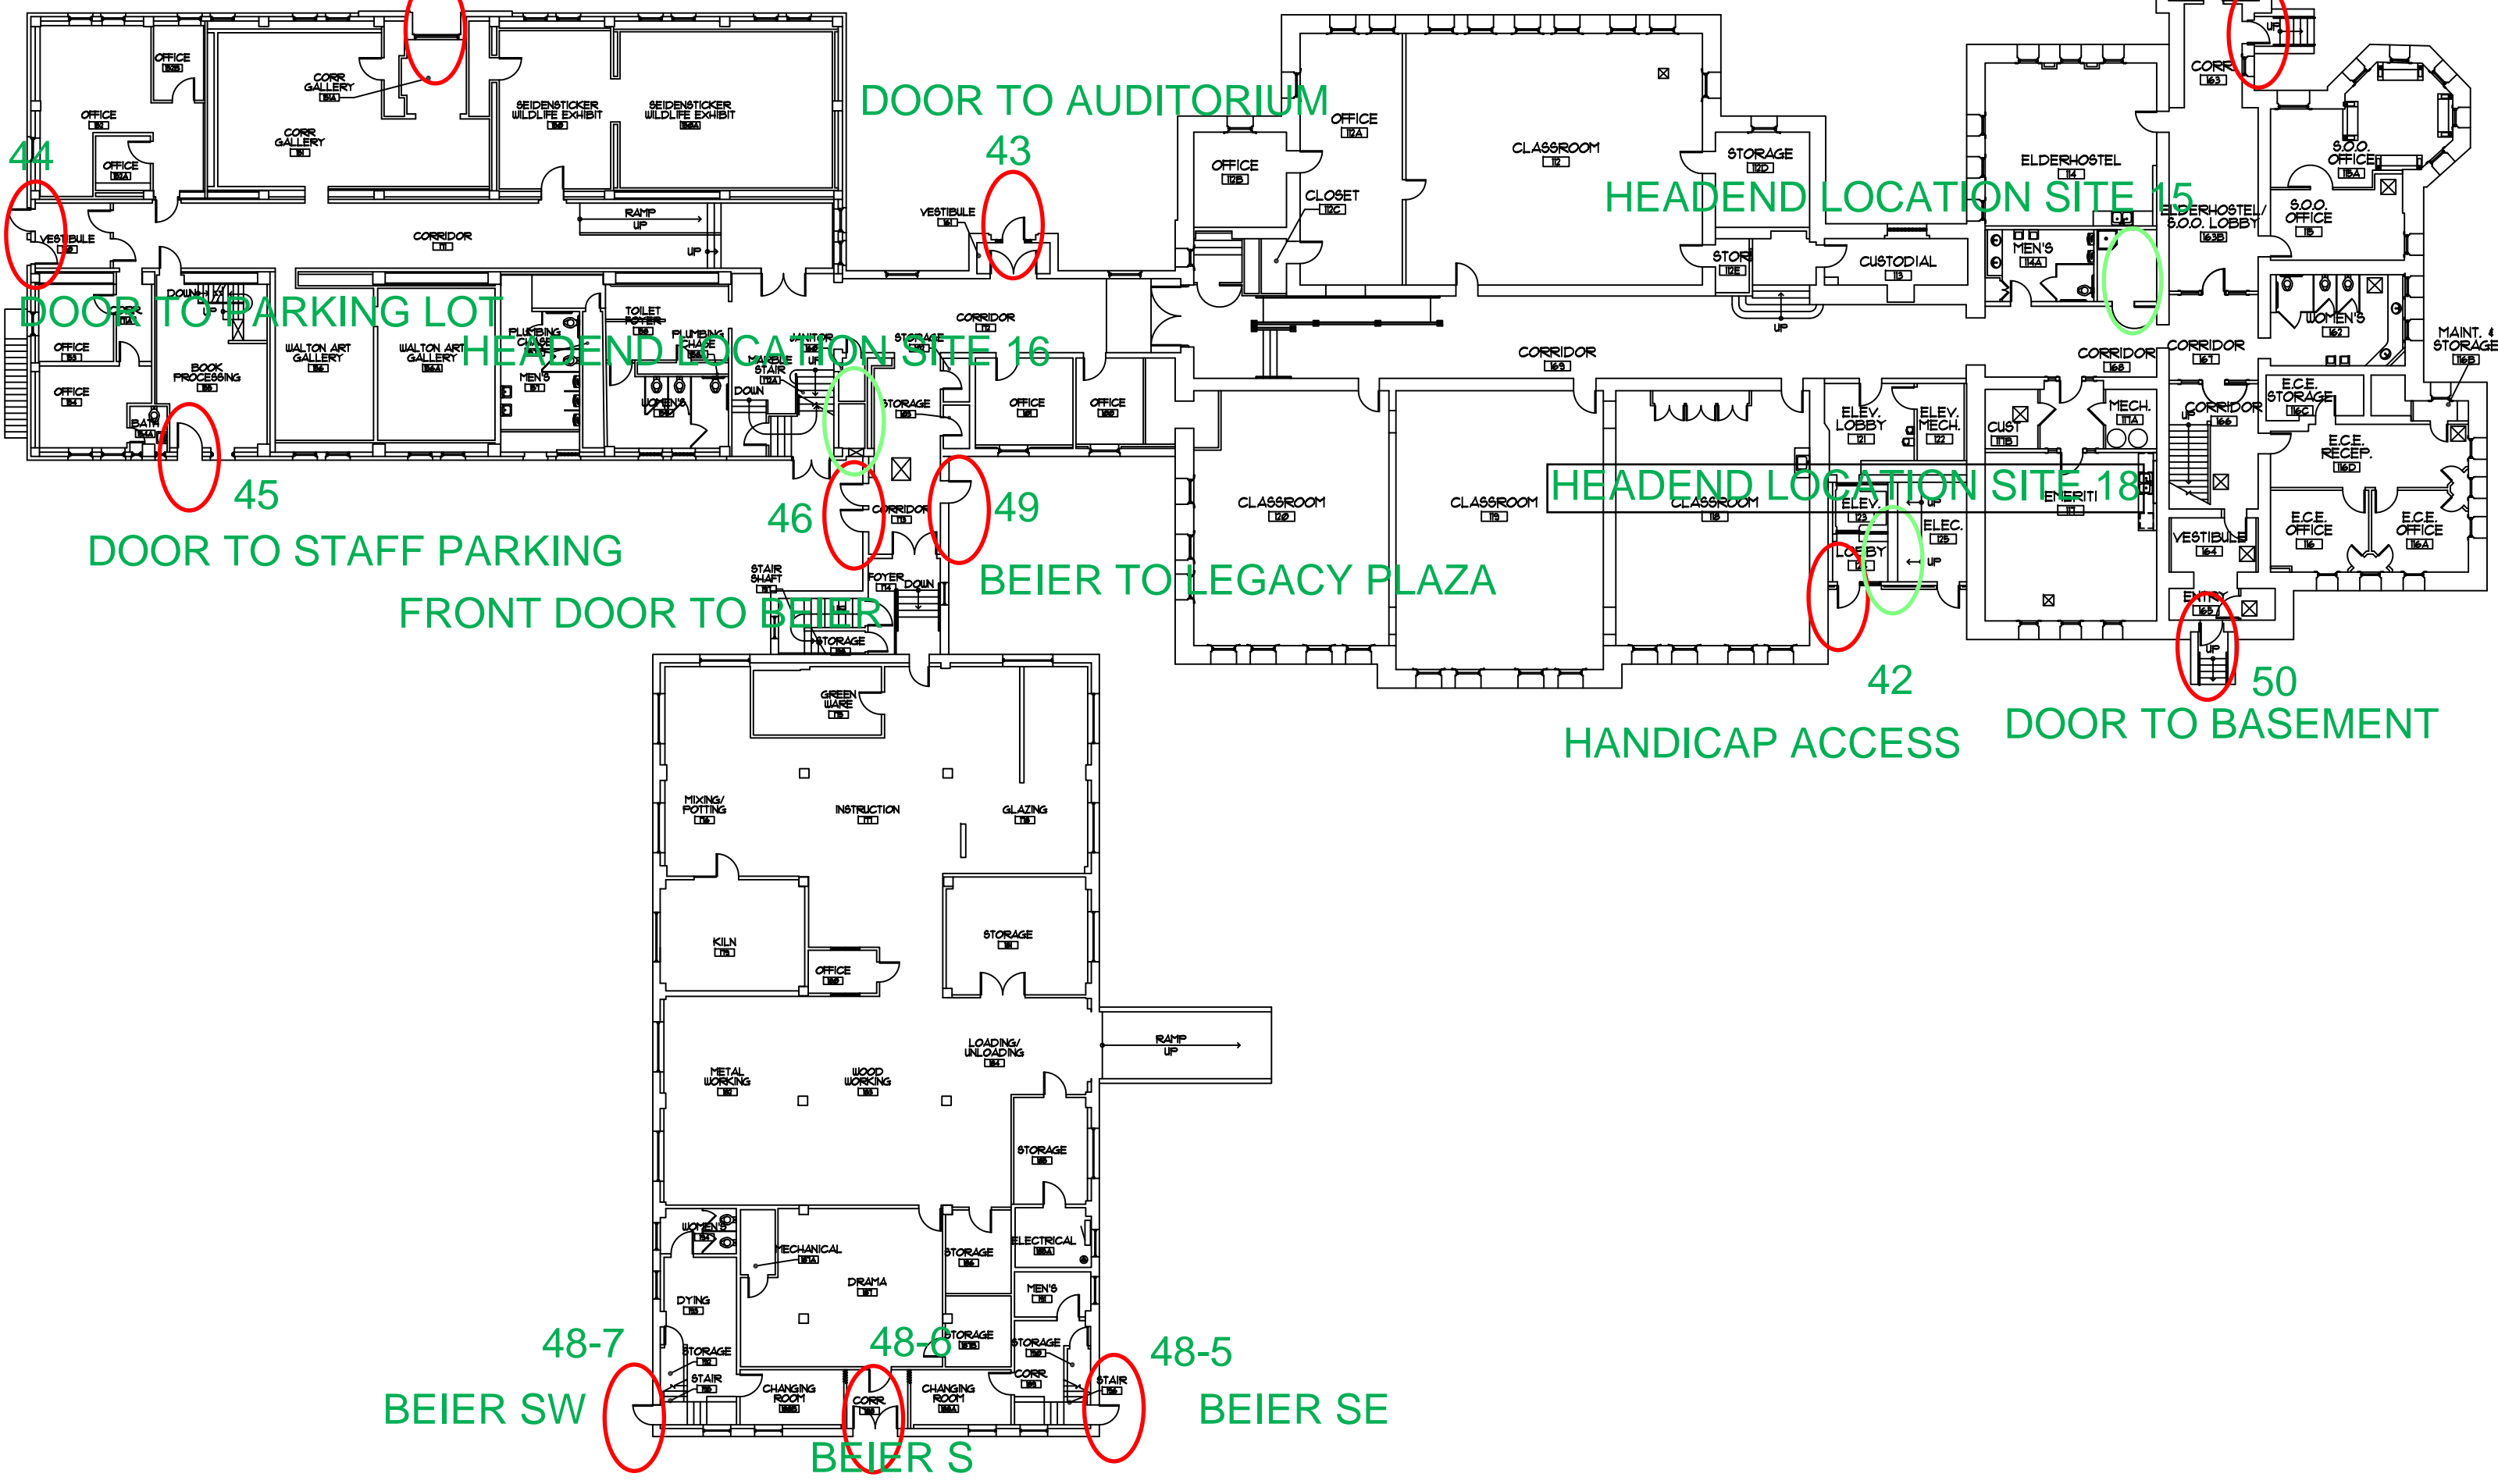

48-7

BEIER SW

48-6

BEIER S

48-5

BEIER SE