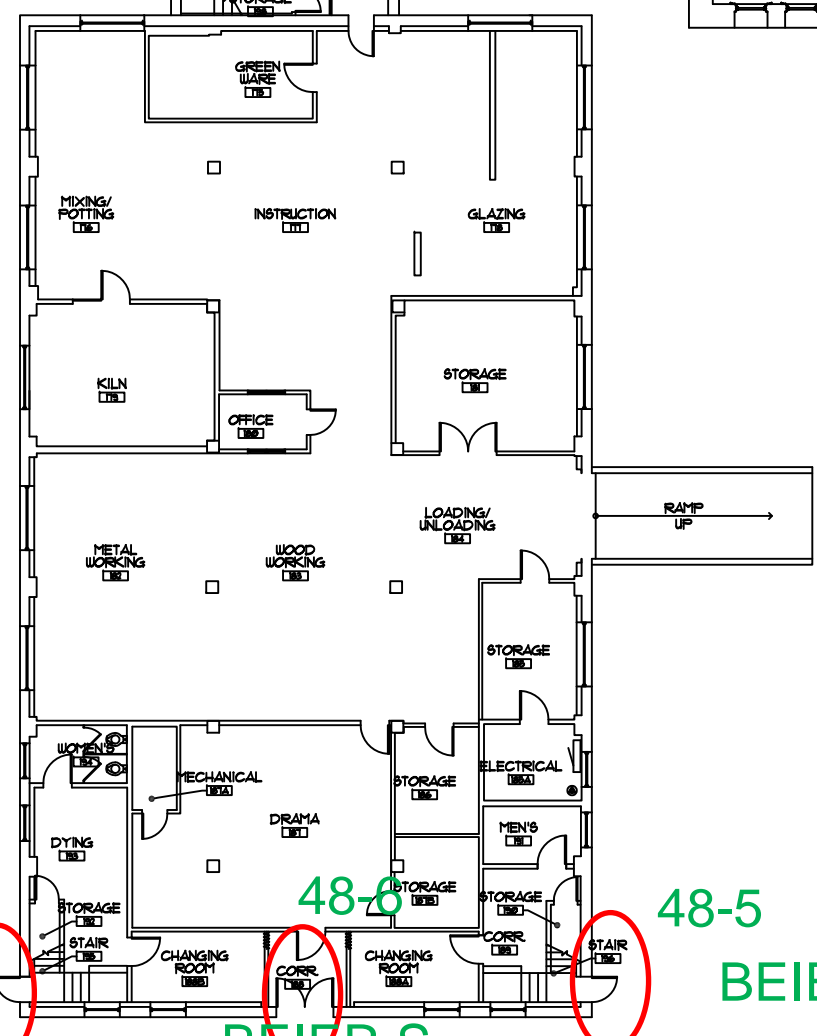

GALLERY DOOR

52

BACK OUTREACH

51

DOOR TO AUDITORIUM

43

HEADEND LOCATION SITE 15

44

DOOR TO PARKING LOT

HEADEND LOCATION SITE 16

44

45

DOOR TO STAFF PARKING

FRONT DOOR TO BEIER

46

49

BEIER TO LEGACY PLAZA

HEADEND LOCATION SITE 18

42

HANDICAP ACCESS

DOOR TO BASEMENT

50

48-7

BEIER SW

48-6

BEIER S

48-5

BEIER SE

47

FRONT DOOR TO PROVOST

41

DOOR BY ROE HOUSE