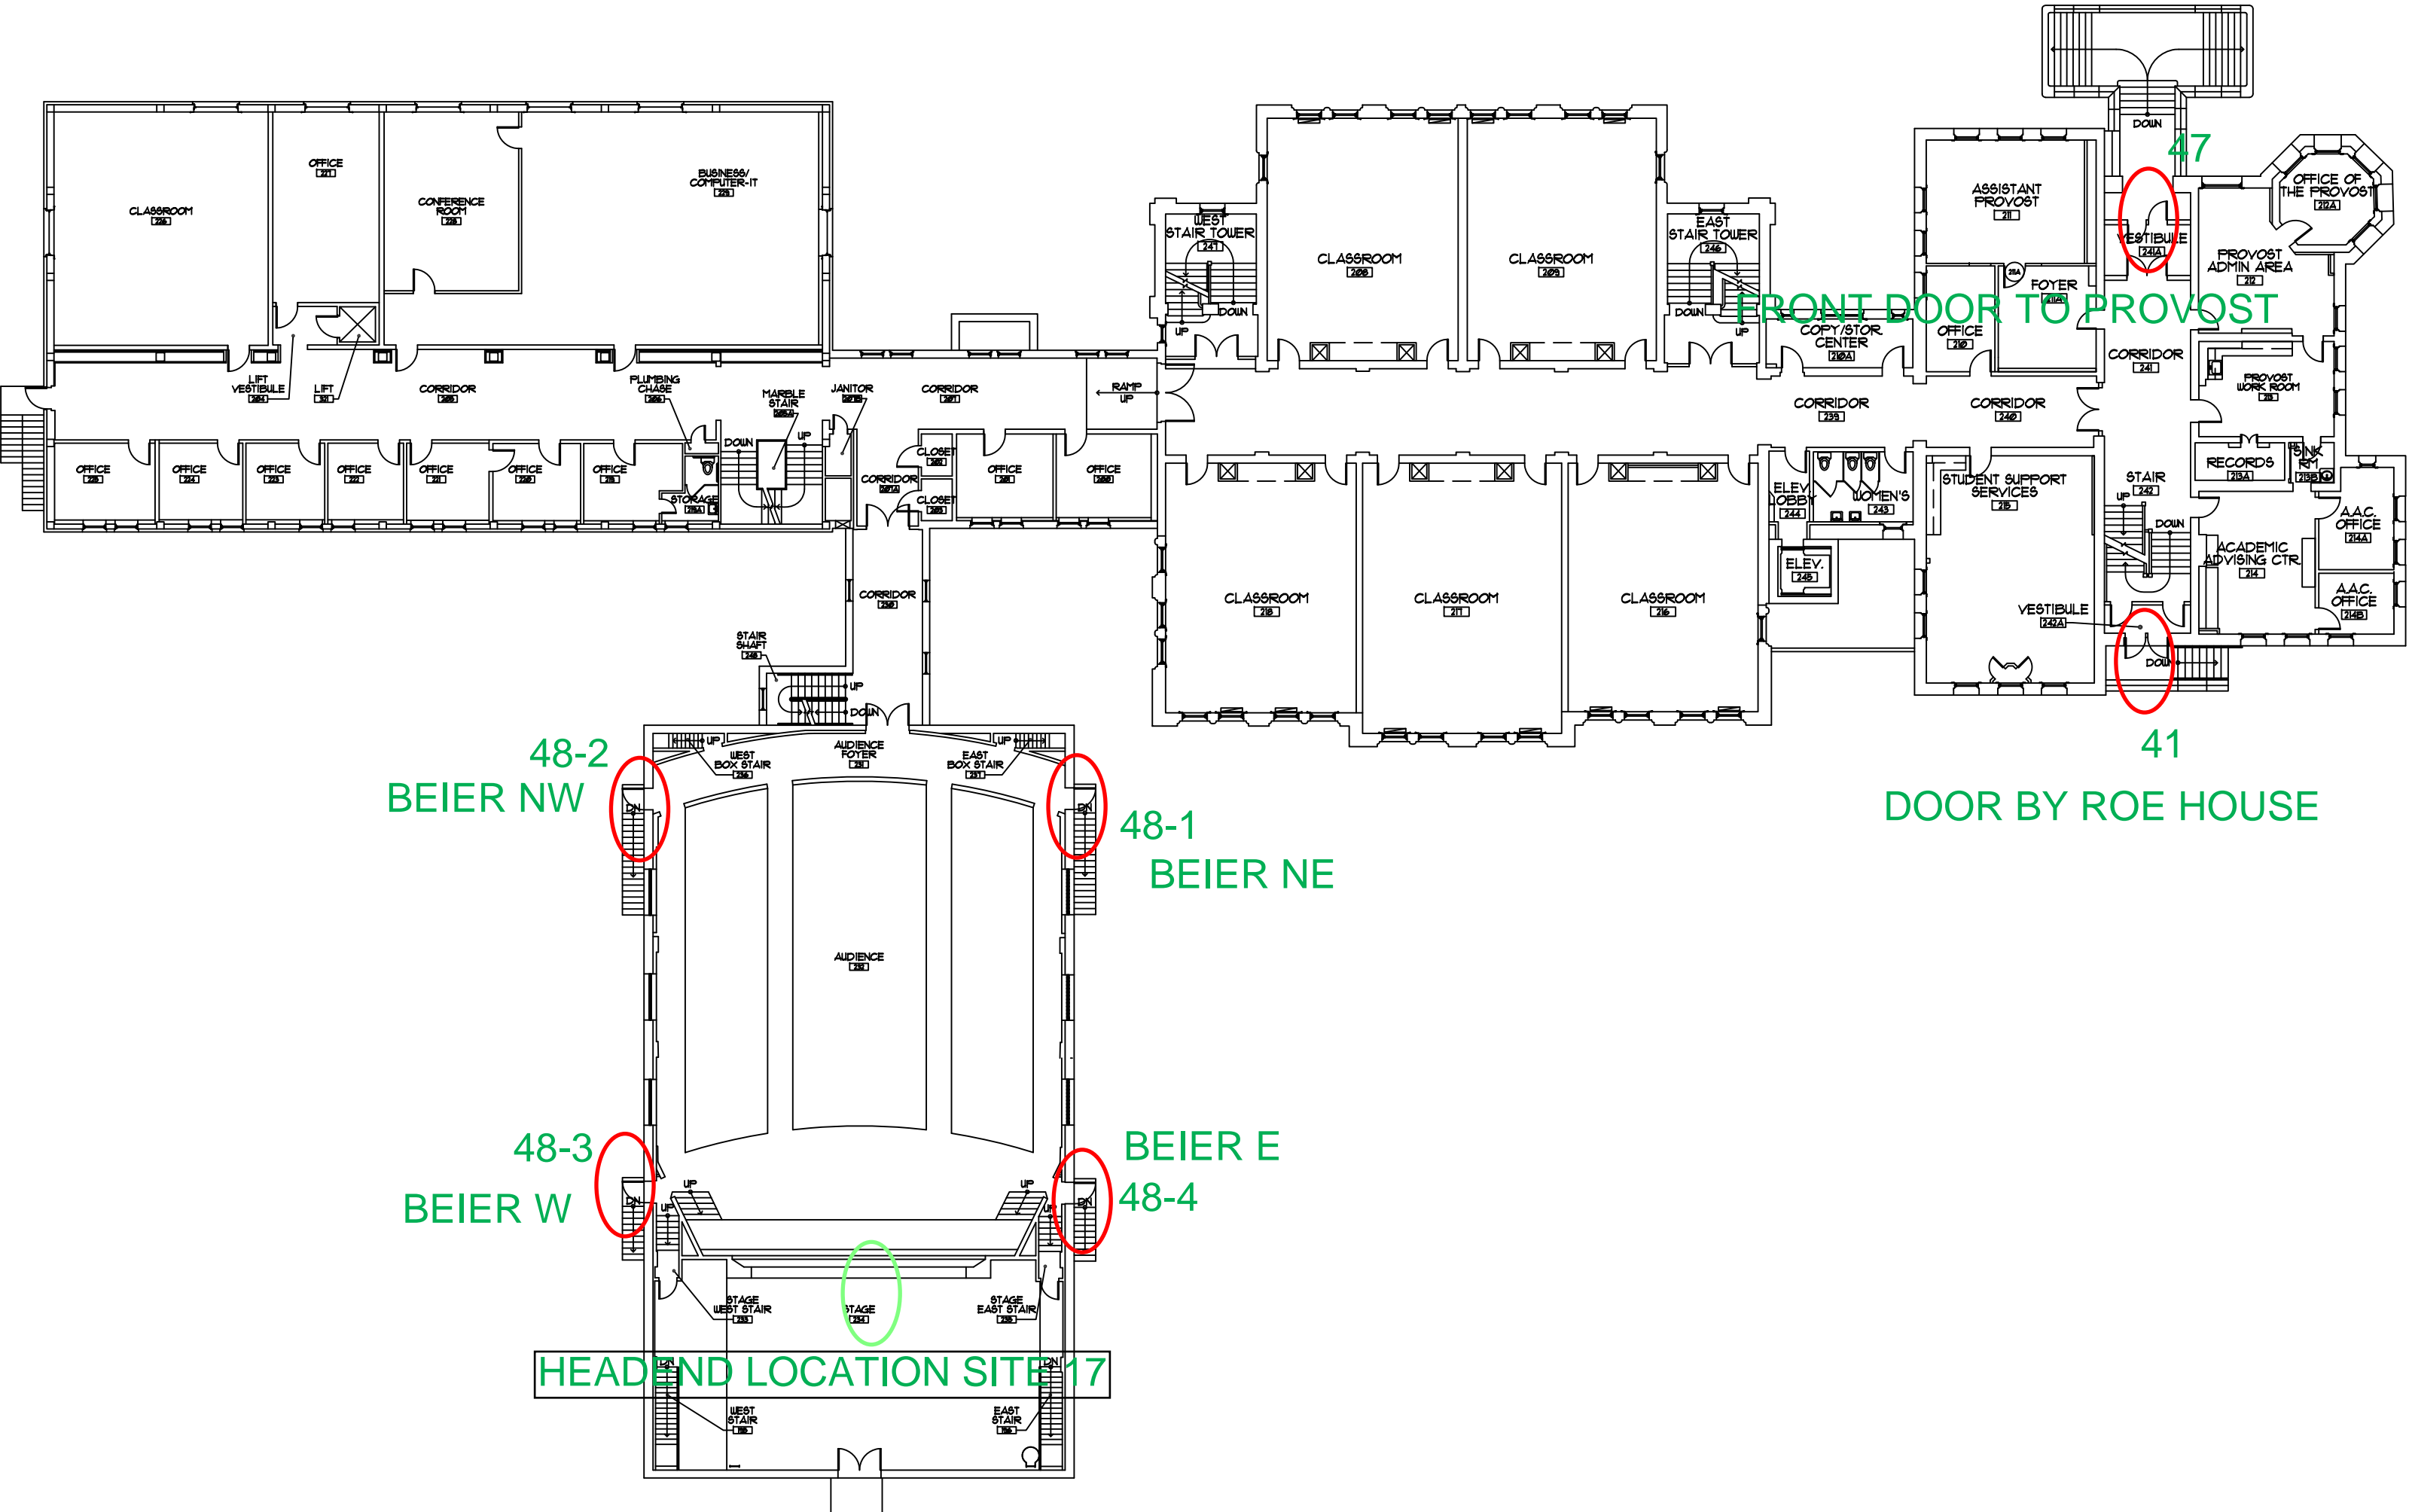

47

FRONT DOOR TO PROVOST

41

DOOR BY ROE HOUSE

48-2

BEIER NW

48-1

BEIER NE

48-3

BEIER W

48-4

BEIER E

HEAD END LOCATION SITE 17