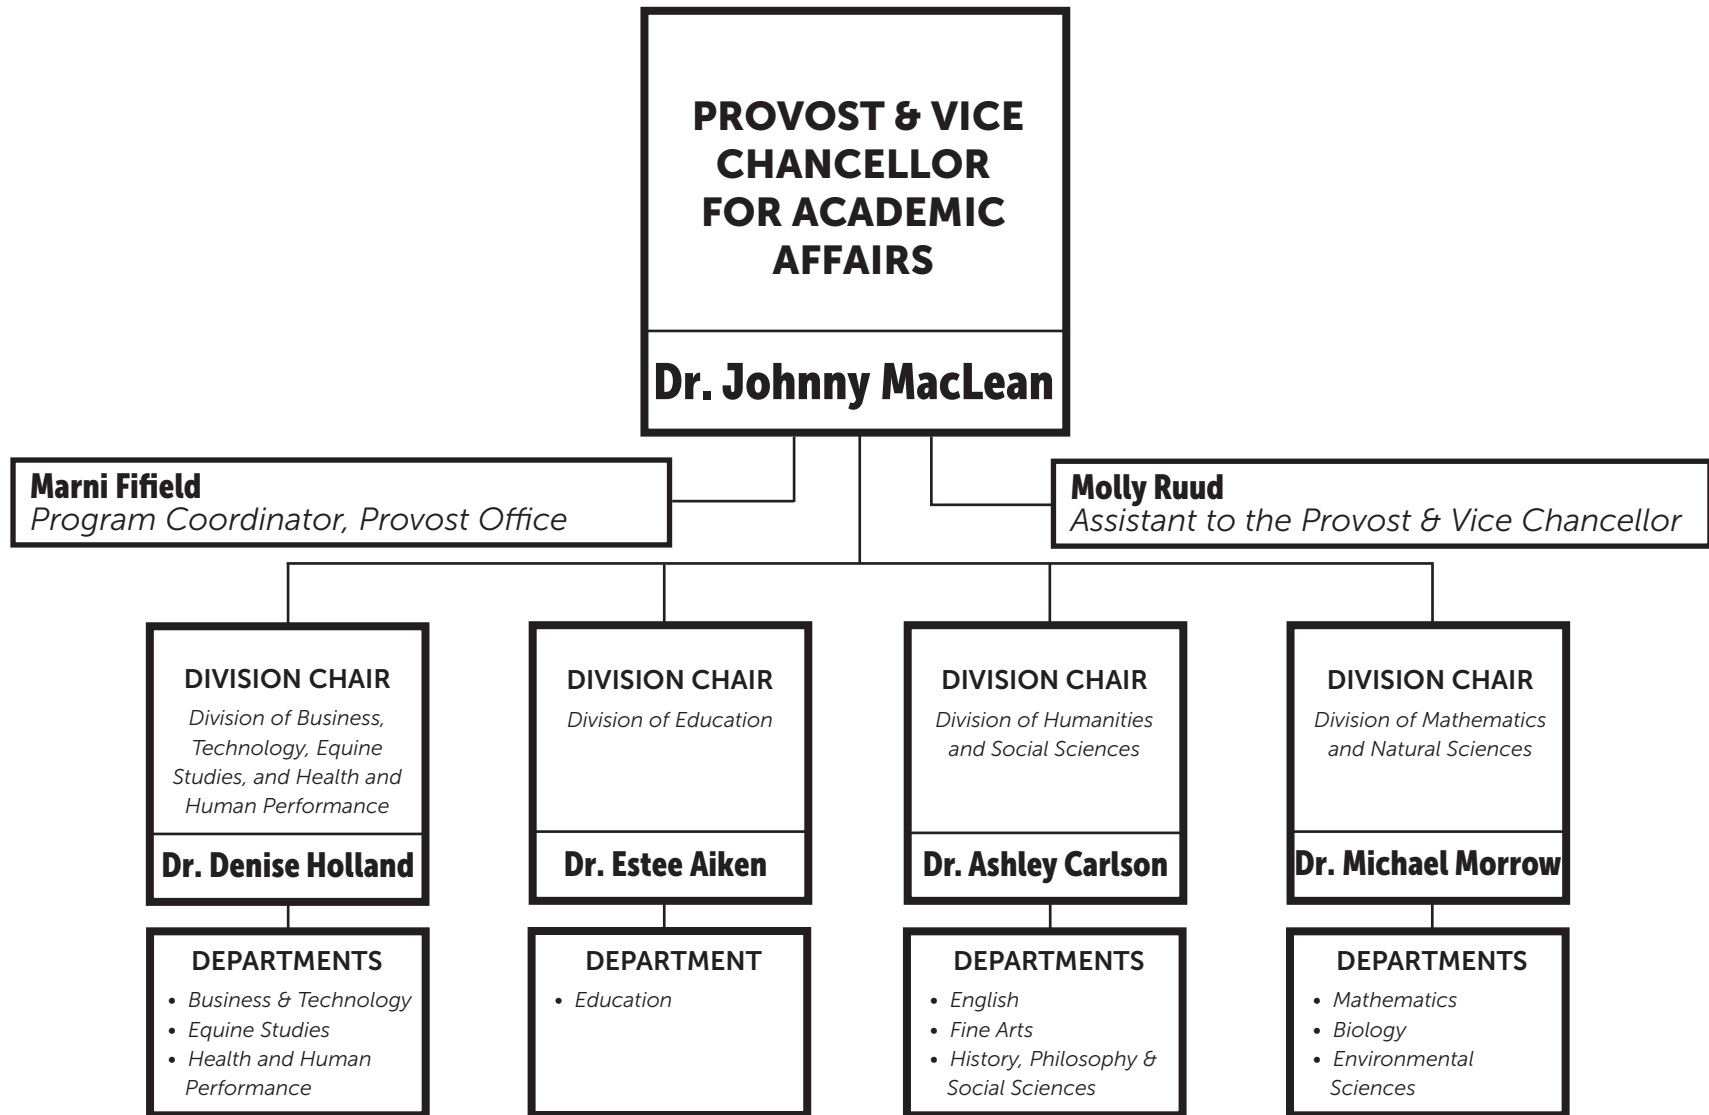

DIRECTOR
University Communications
Matt Raffety

FOUNDATION DIRECTOR
Development & Alumni Relations
Roxanne Engellant

DIRECTOR Athletics
Michael Feuling

THE UNIVERSITY *of* MONTANA WESTERN

ADMINISTRATIVE STRUCTURE

THE UNIVERSITY *of* MONTANA WESTERN

ACADEMIC STRUCTURE

THE UNIVERSITY *of* MONTANA WESTERN