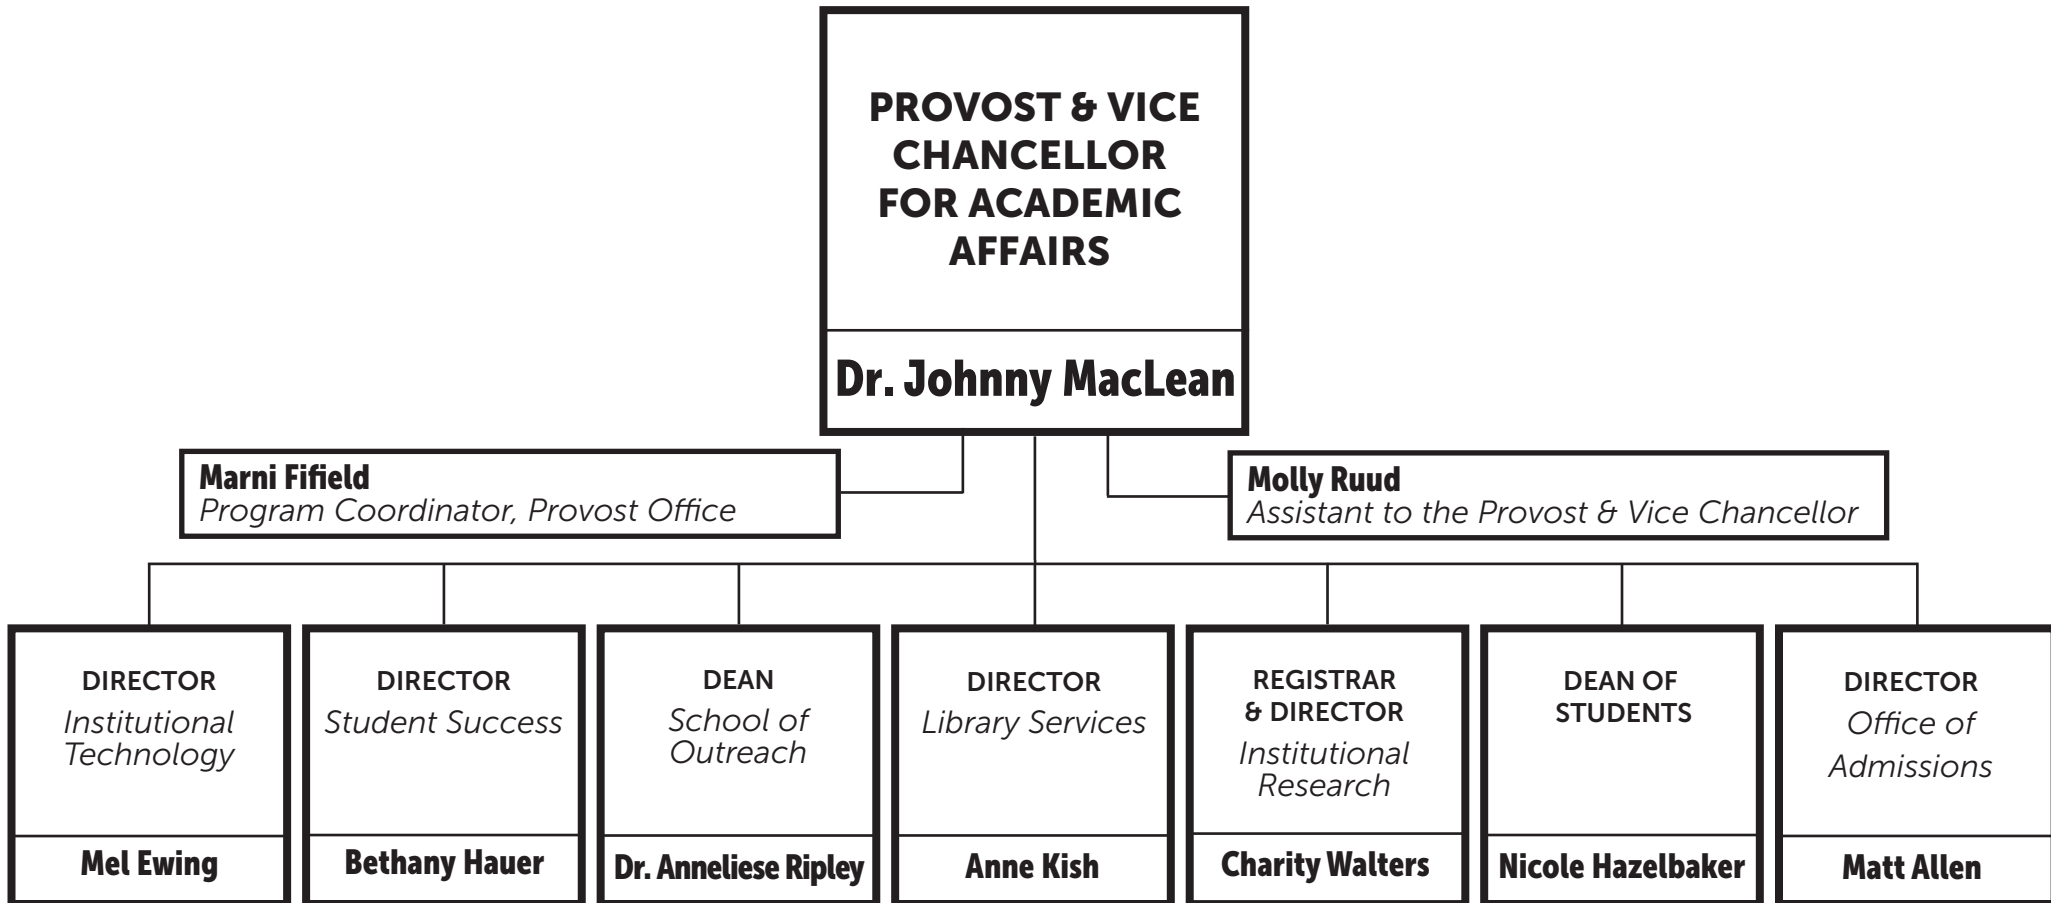

THE UNIVERSITY *of* MONTANA WESTERN

CHANCELLOR
Michael L. Reid

Hillary Lowell
Assistant to the Chancellor

PROVOST & VICE CHANCELLOR
Academic Affairs
Dr. Johnny MacLean

VICE CHANCELLOR
Administration & Finance
Tricia Fiscus

DIRECTOR
University Communications
Matt Raffety

FOUNDATION DIRECTOR
Development & Alumni Relations
Roxanne Engellant

DIRECTOR Athletics
Michael Feuling

THE UNIVERSITY *of* MONTANA WESTERN

ADMINISTRATIVE STRUCTURE

THE UNIVERSITY *of* MONTANA WESTERN

ACADEMIC STRUCTURE

THE UNIVERSITY *of* MONTANA WESTERN