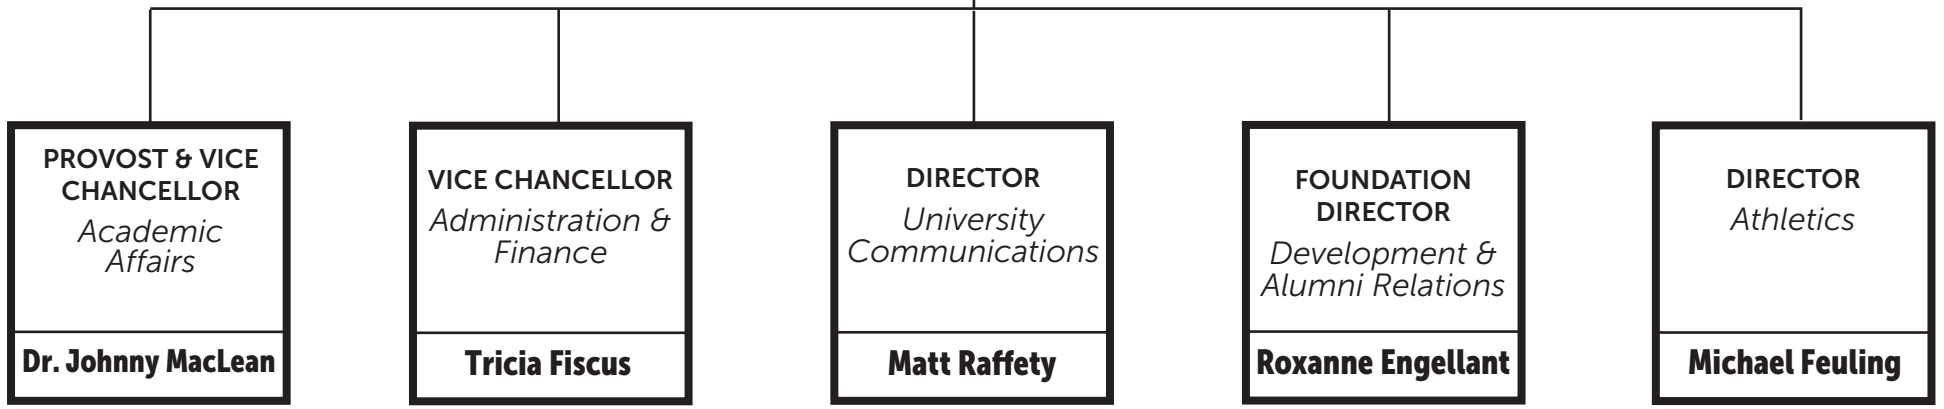

THE UNIVERSITY *of* MONTANA WESTERN

CHANCELLOR
Michael L. Reid

Hillary Lowell
Assistant to the Chancellor

PROVOST & VICE CHANCELLOR
Academic Affairs
Dr. Johnny MacLean

VICE CHANCELLOR
Administration & Finance
Tricia Fiscus

DIRECTOR
University Communications
Matt Raffety

FOUNDATION DIRECTOR
Development & Alumni Relations
Roxanne Engellant

DIRECTOR Athletics
Michael Feuling